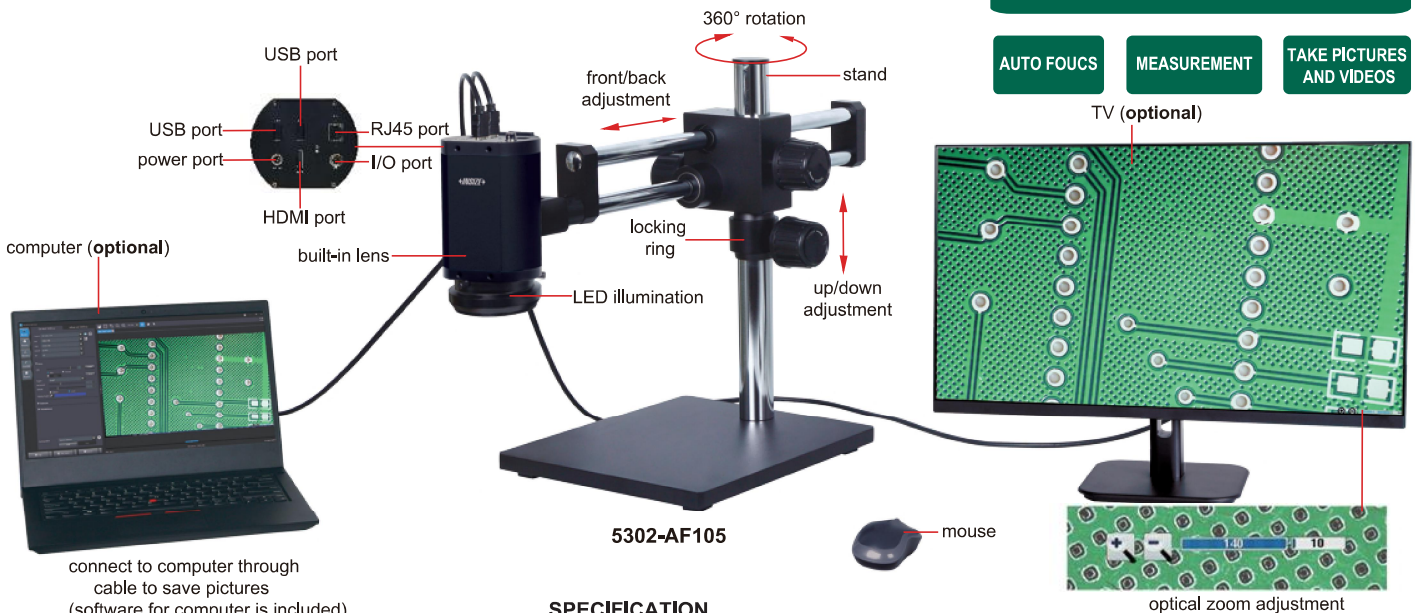

AUTO FOCUS DIGITAL MICROSCOPES (LARGE VIEW FIELD)

CAN BE CONNECTED TO PC AND TV AT THE SAME TIME

AUTO FOCUS

MEASUREMENT

TAKE PICTURES AND VIDEOS

- Auto focus camera
- Take pictures and videos
- Can be connected to TV (HDMI port) and computer (RJ45 port) at the same time
- Built-in measuring software for TV
- Measuring software for computers is included
- Automatic exposure and white balance
- Brightness, contrast ratio, gain are adjustable
- Display cross hair

controller (optional, for TV)

SPECIFICATION

Code	5302-AF105 (standard type)	5302-AF108 (high-definition type)
Pixel	2M	8M
Resolution	1920×1080	3840×2160
Magnification	1.6X~22.2X (27" TV)	1.6X~44.4X (27" TV)
Sensor	1/2.8" CMOS	
Auto focus distance	100mm~∞	
Output	HDMI, RJ45	
Frame rate	HDMI:60fps, RJ45:30fps	
Power supply	power adapter	
Dimension (L×W×H)	500×280×410mm	
Net weight	17kg	

VIEW FIELD

Focus distance	Adjustable magnification (27" TV)	View field
100mm	3.3~22.2X	26×14~170×102mm
150mm	2.3~17.8X	33×18~230×142mm
200mm	1.9~15.5X	38×21~290×180mm
250mm	1.6~13.5X	43×24~350×216mm

STANDARD DELIVERY

Main unit (with stand)	1pc
LED illumination	1pc
16G USB flash disk	1pc
Mouse	1pc
HDMI cable (for TV)	1pc
Network cable (for computer)	1pc
Switch	1pc
Software for computer	1pc
Power adapter	2pcs

OPTIONAL ACCESSORY