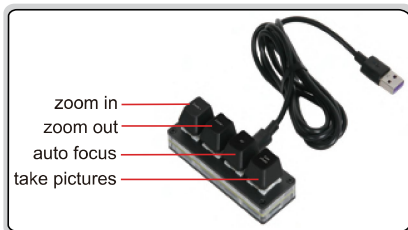

AUTO FOCUS DIGITAL MICROSCOPES (LARGE VIEW FIELD)

CAN BE CONNECTED TO PC AND TV AT THE SAME TIME

AUTO FOCUS

MEASUREMENT

TAKE PICTURES AND VIDEOS

- Auto focus camera
- Take pictures and videos
- Can be connected to TV (HDMI port) and computer (RJ45 port) at the same time
- Built-in measuring software for TV
- Measuring software for computers is included
- Automatic exposure and white balance
- Brightness, contrast ratio, gain are adjustable
- Display cross hair

controller (optional, for TV)

SPECIFICATION

Code	5302-AF105 (standard type)	5302-AF108 (high-definition type)
Pixel	2M	8M
Resolution	1920×1080	3840×2160
Magnification	1.6X~22.2X (27" TV)	1.6X~44.4X (27" TV)
Sensor	1/2.8" CMOS	
Auto focus distance	100mm~∞	
Output	HDMI, RJ45	
Frame rate	HDMI:60fps, RJ45:30fps	
Power supply	power adapter	
Dimension (L×W×H)	500×280×410mm	
Net weight	17kg	

VIEW FIELD

Focus distance	Adjustable magnification (27" TV)	View field
100mm	3.3~22.2X	26×14~170×102mm
150mm	2.3~17.8X	33×18~230×142mm
200mm	1.9~15.5X	38×21~290×180mm
250mm	1.6~13.5X	43×24~350×216mm

STANDARD DELIVERY