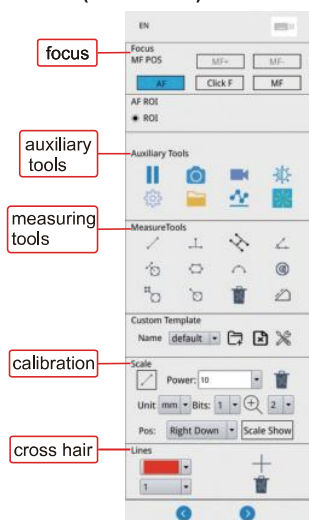

AUTO FOCUS DIGITAL MICROSCOPES (LARGE VIEW FIELD)

CAN BE CONNECTED TO PC AND TV AT THE SAME TIME

AUTO FOCUS

MEASUREMENT

TAKE PICTURES AND VIDEOS

- Auto focus camera
- Take pictures and videos
- Can be connected to TV (HDMI port) and computer (RJ45 port) at the same time
- Built-in measuring software for TV
- Measuring software for computers is included
- Automatic exposure and white balance
- Brightness, contrast ratio, gain are adjustable
- Display cross hair

controller (optional, for TV)

SPECIFICATION

Code	5302-AF105 (standard type)	5302-AF108 (high-definition type)
Pixel	2M	8M
Resolution	1920×1080	3840×2160
Magnification	1.6X~22.2X (27" TV)	1.6X~44.4X (27" TV)
Sensor	1/2.8" CMOS	
Auto focus distance	100mm~∞	
Output	HDMI, RJ45	
Frame rate	HDMI:60fps, RJ45:30fps	
Power supply	power adapter	
Dimension (L×W×H)	500×280×410mm	
Net weight	17kg	

MEASURING ACCURACY

Optical magnification (5302-AF105)	Optical magnification (5302-AF108)	Measuring Accuracy
2X	2X	±0.1mm
4X	4X	±0.1mm
6X	6X	±0.04mm
8X	8X	±0.02mm
14X	14X	±0.02mm
/	28X	±0.02mm

SOFTWARE (INCLUDED)

VIEW FIELD

Focus distance	Adjustable magnification (27" TV)	View field
100mm	3.3~22.2X	26×14~170×102mm
150mm	2.3~17.8X	33×18~230×142mm
200mm	1.9~15.5X	38×21~290×180mm
250mm	1.6~13.5X	43×24~350×216mm

STANDARD DELIVERY